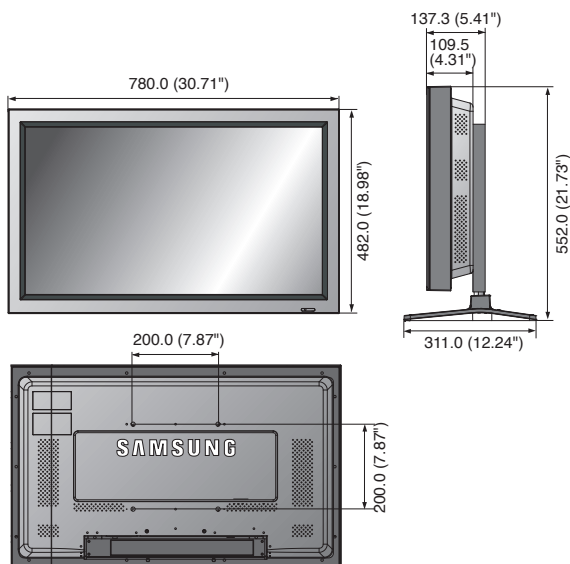

## Dimensions

Unit : mm (inch)

## Technical Specifications

		SMT-3223		
<b>DISPLAY</b>				
Screen Size		32"		
Max. Resolution		1,366 x 768		
Brightness		450cd/m <sup>2</sup>		
Contrast Ratio		3,500 : 1		
Aspect Ratio		16 : 9		
Viewing Angle (H/V)		178° / 178°		
Display Color		16.7million		
Response Time		8ms (G to G)		
Video System		NTSC / PAL		
Panel Life		50,000hours		
Filter Type		3D combfilter		
<b>INTERFACE</b>				
Video Connector		CVBS, HDMI 1, HDMI 2, Component (D-sub 15pin)		
Connector		Analog D-sub, DVI-D, Display port		
Input Signal		0.7 Vp-p ±5%		
RGB / DVI	Available Format	640 x 350@70Hz		
		720 x 400@70Hz		
		640 x 480@60Hz/72Hz/75Hz (VGA)		
		800 x 600@56Hz/60Hz/72Hz/75Hz (SVGA)		
		1,024 x 768@60Hz/70Hz/75Hz (XGA)		
		1,152 x 864@75Hz		
		1,152 x 870@75Hz		
HDMI	Available Format	1,280 x 960@60Hz		
		1,280 x 1,024@60Hz/75Hz (SXGA)		
		1,360 x 768@60Hz		
		1,366 x 768@60Hz		
		Connector		HDMI 1, HDMI 2
		Available Format		640 x 480p@60Hz, 720 x 480i@60Hz, 720 x 480p@60Hz 720 x 576i@50Hz, 720 x 576p@50Hz, 1,280 x 720p@50Hz/60Hz 1,920 x 1,080i@50Hz/60Hz, 1,920 x 1,080p@50Hz/60Hz
		Audio Connector		RCA (L/R), Stereo mini jack
Output Signal		Loop-through line level (PC only), Speakers : 2 x 5W		
Application Support		Remote controller		
<b>ON SCREEN DISPLAY</b>				
Functions		VESA™ DPM compatible		
Language		English, Spanish, French, German, Italian, Portuguese, Russian, Swedish, Turkey, Taiwanese, Chinese, Japanese, Korean		
<b>GENERAL</b>				
Electrical	Input Voltage	100 ~ 240V AC (50/60Hz)		
	Power Consumption	Type 150W		
	Operating Temperature	0 ~ +40°C (+32°F ~ +104°F)		
Environmental	Operating Humidity	10% ~ 80% (Non-condensing)		
	Dimensions with Stand (WxHxD)	780.0 x 552.0 x 311.0mm (30.71" x 21.73" x 12.24")		
Mechanical	Dimensions without Stand (WxHxD)	780.0 x 482.0 x 109.5mm (30.71" x 18.98" x 4.31")		
	Weight	13.7Kg (30.2 lb)		
	Cabinet Color	Black		
	Rack Mounts	Optional		
	VESA Mounts Interface	200 x 200mm		
Accessory		SBM-400ST		